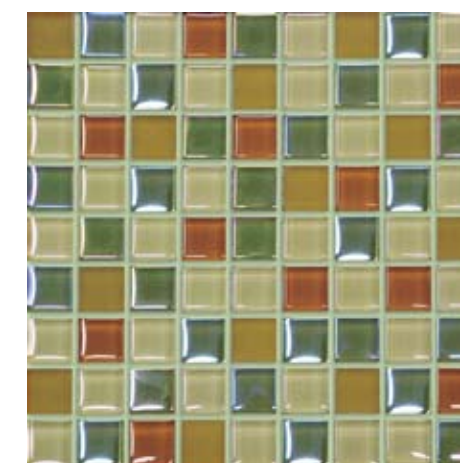

SKM95 ORANGE COUNTRY METAL 59